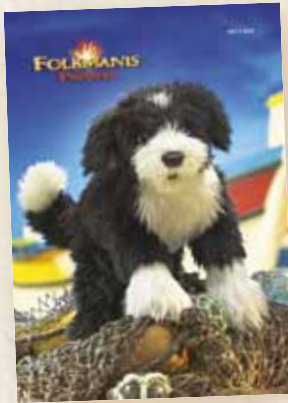

Folkmanis Catalog

KAT
(8,15" x 11,5") 4-colours, 62 pages
(21 x 29,7 cm) 4-farbig, 62 Seiten