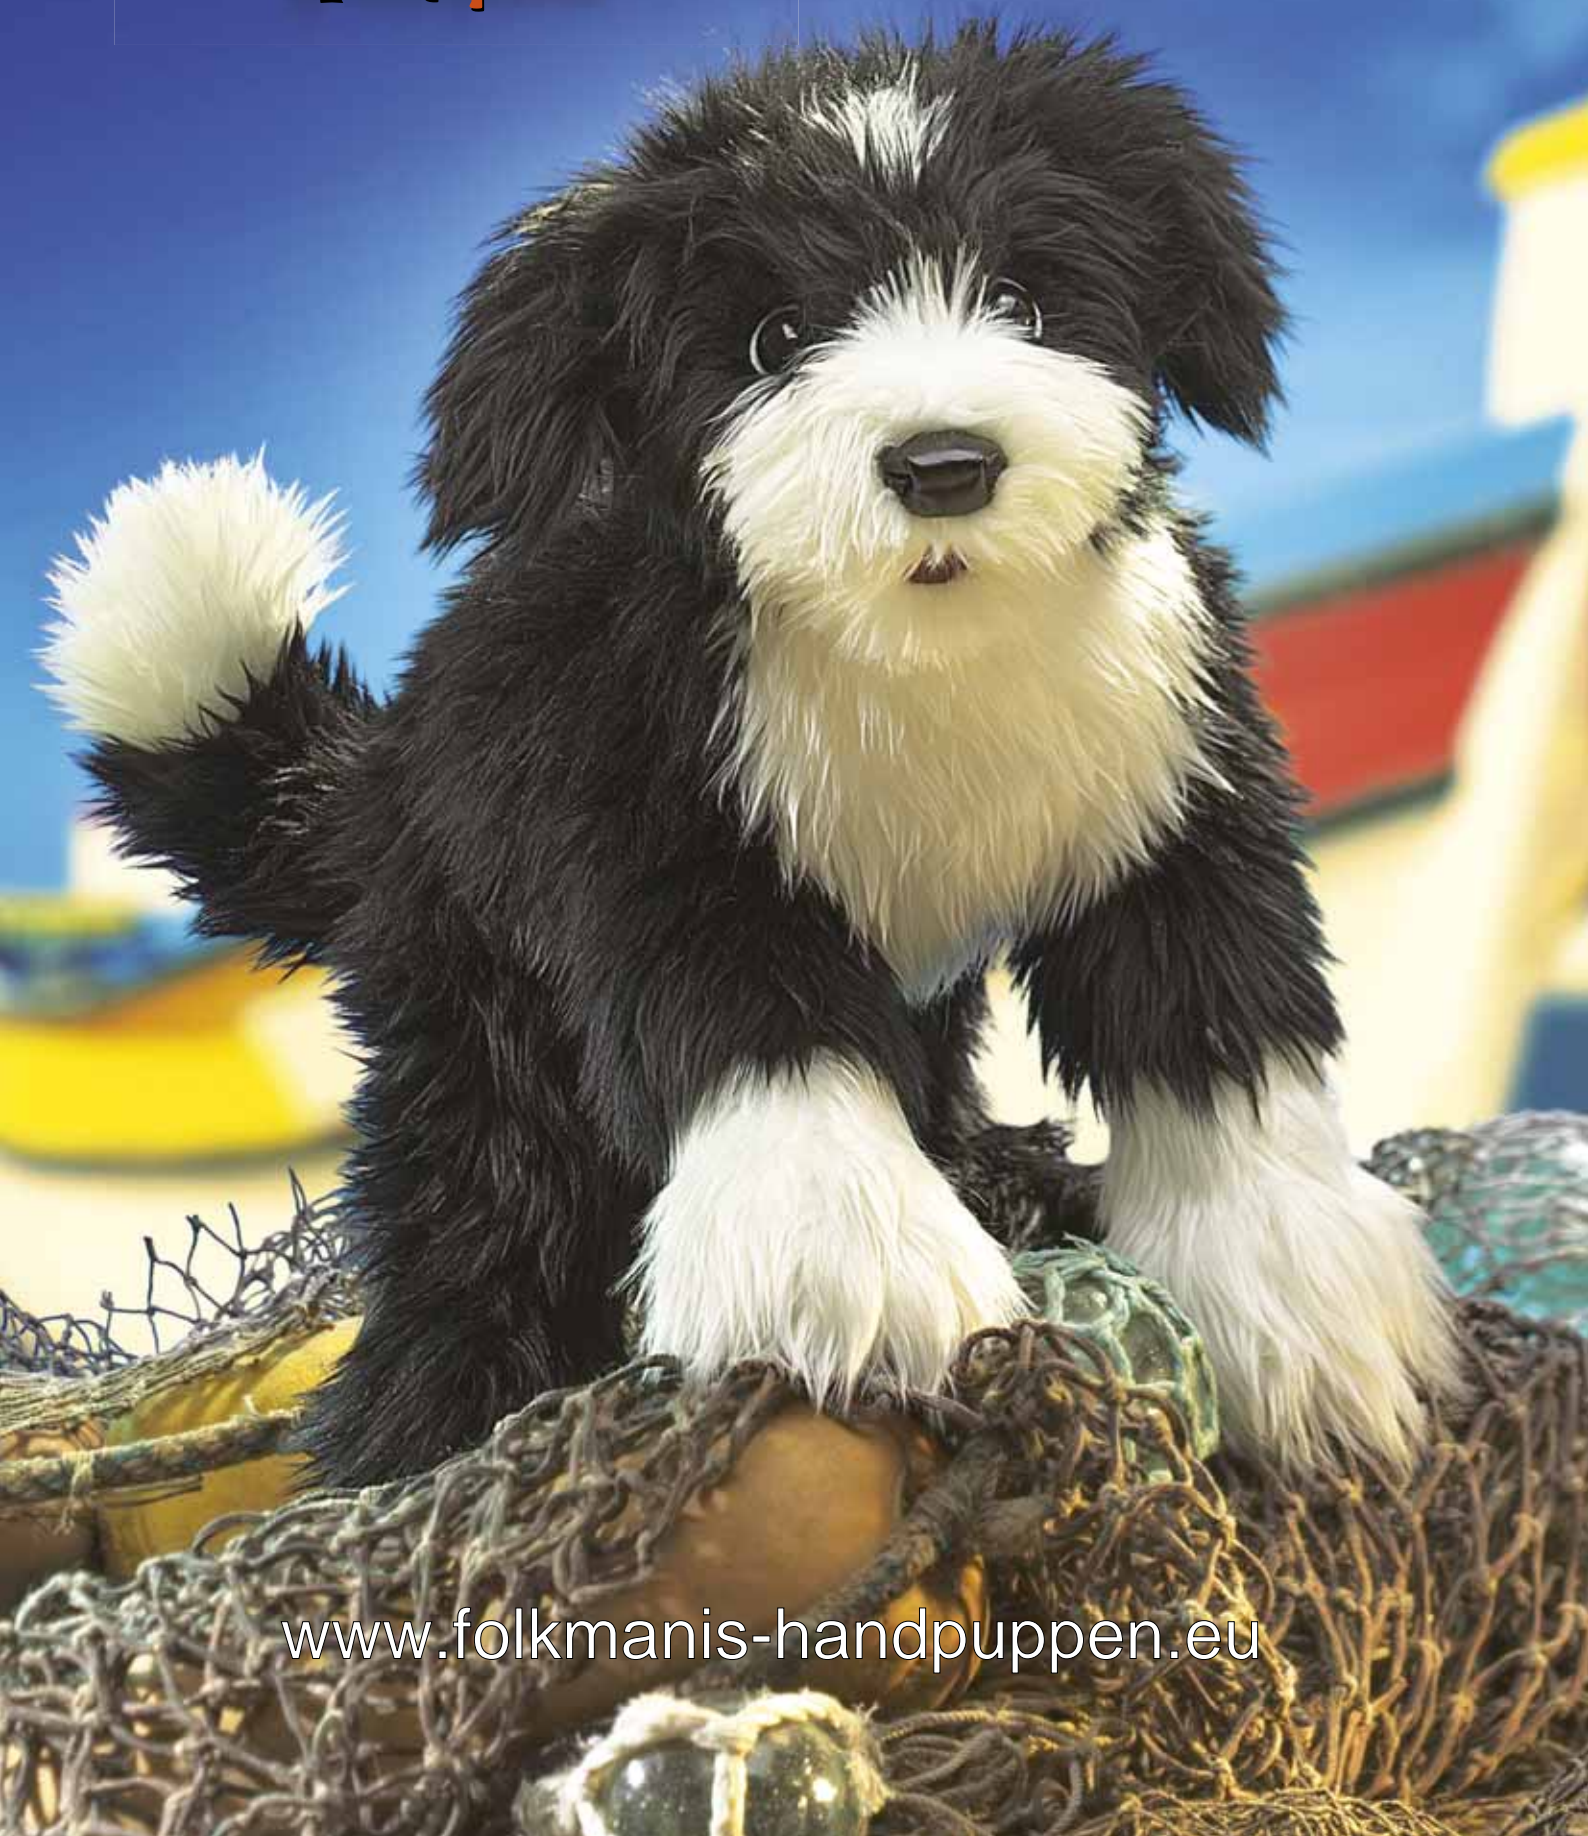

2011 / 2012

**FOLKMANIS**<sup>®</sup>  
Puppets

[www.folkmanis-handpuppen.eu](http://www.folkmanis-handpuppen.eu)

**Award Winner**  
**mini Black Bear**  
 No. 2641 6" / 15 cm long

**mini**  
**Grizzly Bear**  
 No. 2739 6" / 15 cm long

**Baby Black Bear**  
 No. 2232 9" / 23 cm long

**Bear in Tree Stump**  
 No. 2904 10" / 25 cm tall  
 Bear pulls into stump.

**FOLKMANIS®**  
Puppets  
Since 1976

▲ **Brown Bear**  
No. 2841 17" / 43 cm long