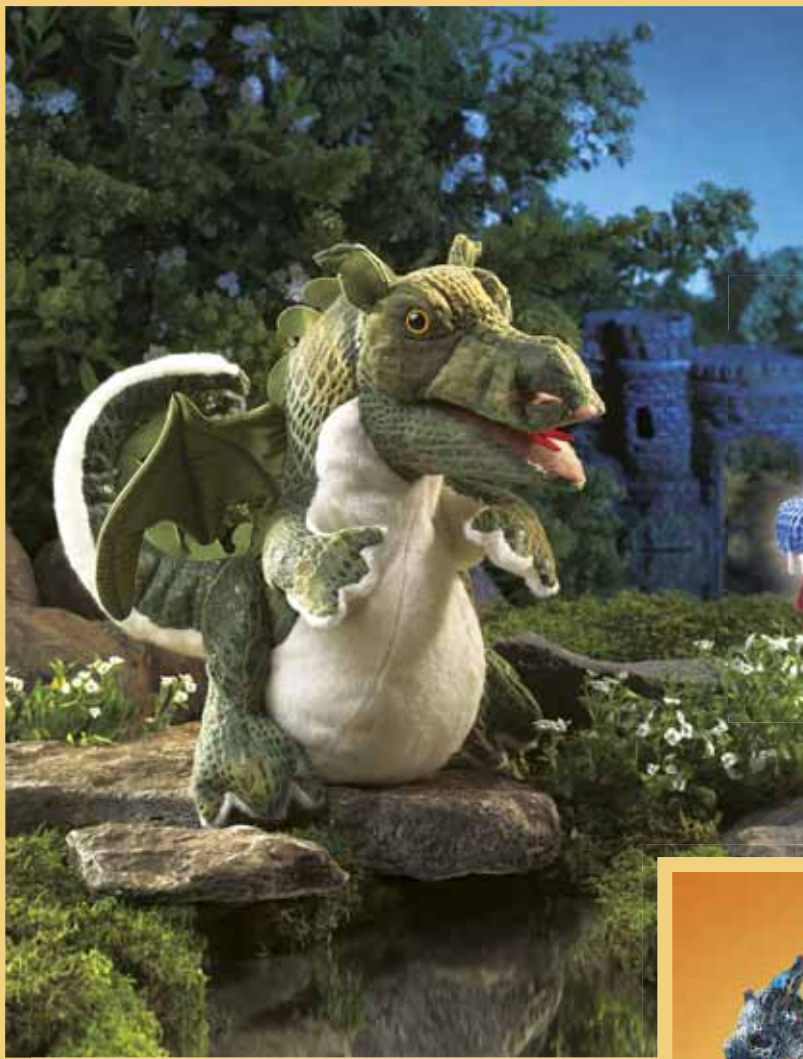

mini Red Dragon

No. 2696 6" / 15 cm long