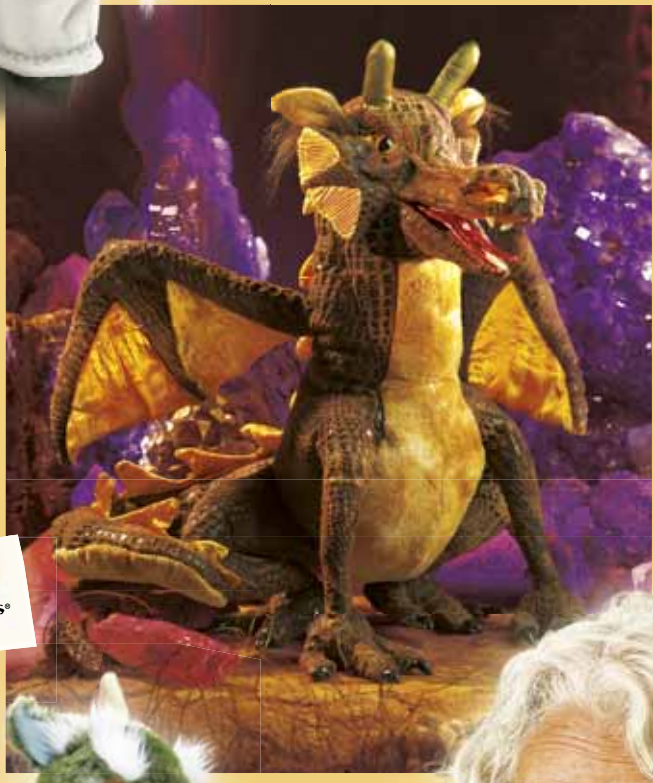

**Unicorn  
Stage Puppet**

No. 2818 16" / 41 cm tall

**Flying Dragon**

No. 2854 15" / 38 cm long

**Award Winner  
Earth Dragon**

No. 2560 19" / 48 cm long

**Award Winner  
Wyvern Dragon**

No. 2812 18" / 45 cm tall