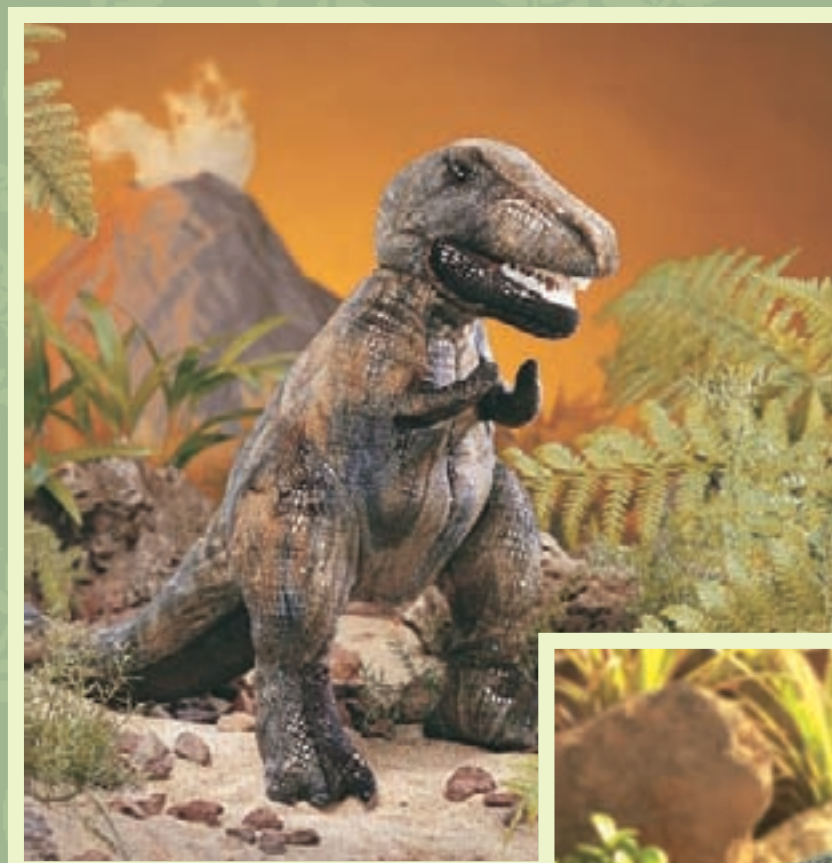

Award Winner
Rabbit in Hat
14" (35 cm) tall 2269
Rabbit pulls into hat.

mini
Rabbit in Hat
5" (12 cm) tall 2709
Rabbit pulls into hat.

Award Winner
Tyrannosaurus Rex
15" (38 cm) tall 2113

Tyrannosaurus Rex Stage Puppet
15" (38 cm) tall 2824