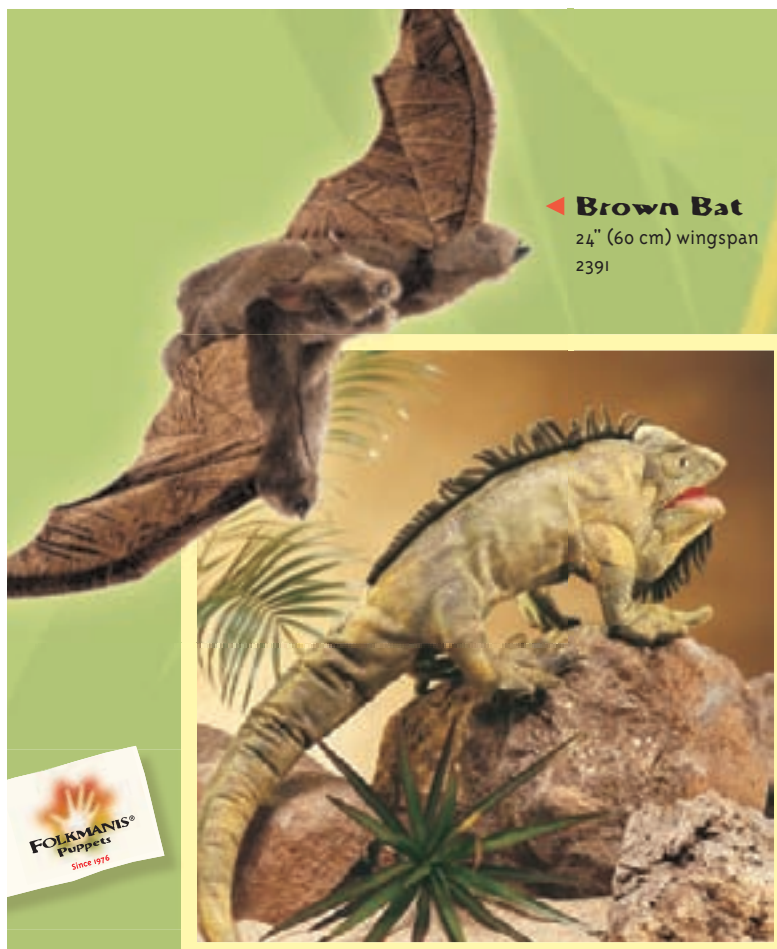

Toad
13" (33 cm) long 2146
Movable tongue.

mini Toad
5" (13 cm) long
2725

Frog
9" (22 cm) long
2009 Velcro® pads on feet.

Long-Legged Frog
15" (38 cm) tall 2444

Baby Galapagos Tortoise
14" (35 cm) long 2840
Tortoise pulls into shell.

▲ **Brown Bat**
24" (60 cm) wingspan
2391

▲ **Award Winner**
Iguana 32" (81 cm) long
2258 Movable tongue.

▲ **Award Winner**
Chameleon 18" (45 cm) long
2215 Movable tongue and eyes.

▲ **Award Winner**
Cockatoo
13" (33 cm) tall 2832