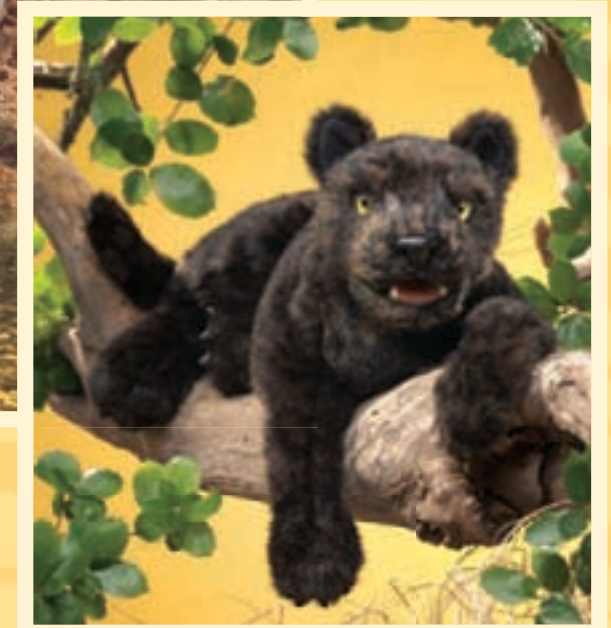

Award Winner Zebra Stage Puppet
13" (33 cm) tall 2565

Award Winner Lion Stage Puppet
13" (33 cm) tall 2562

Award Winner Giraffe Stage Puppet
14" (35 cm) tall 2561

Hippo Stage Puppet
15" (38 cm) tall 2852

Award Winner WebWilds African Elephant
15" (38 cm) long 2810

Award Winner Elephant
20" (50 cm) long 2534

Ostrich Stage Puppet
17" tall (43 cm) 2872

Hippo
18" (45 cm) long 2855

Award Winner African Wildlife Play Set
2622 Set includes Elephant, Giraffe, Lion, and Zebra finger puppets nestled in a mesh bag.