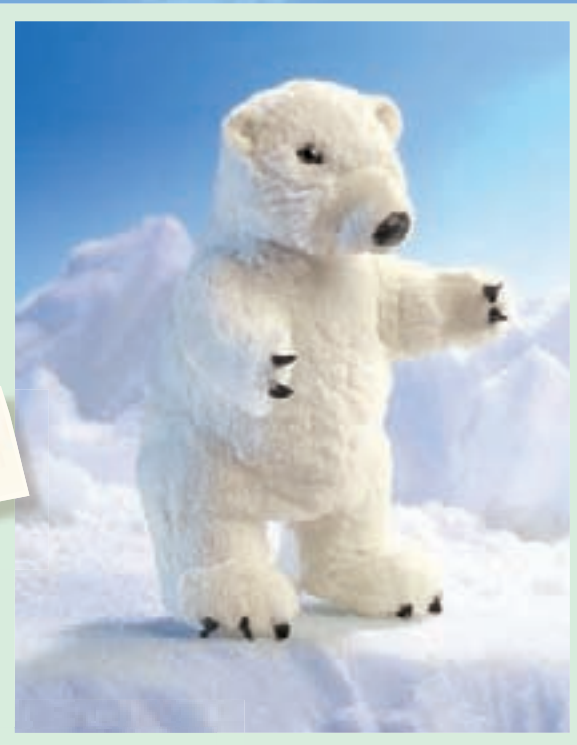

mini Baby Emperor Penguin
4" (10 cm) tall 2680

Award Winner Standing Polar Bear
12" (30 cm) tall 2585