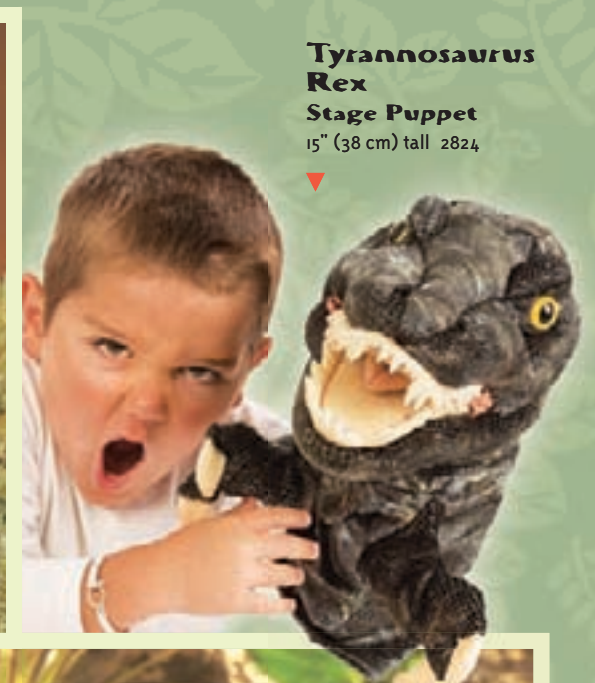

Award Winner
Mice in Red Box 3" (7 cm) tall 2218
Mice pull into box.

Award Winner
Gift Box Puppy
5" x 5" (12 x 12 cm) box 2593
Puppy pulls into box.

Schnauzer in Bed
4" (10 cm) diameter 2717

Cat in Bed
4" (15 cm) diameter 2715

Award Winner
Rabbit in Hat
14" (35 cm) tall 2269
Rabbit pulls into hat.

mini
Rabbit in Hat
5" (12 cm) tall 2709
Rabbit pulls into hat.

Award Winner
Tyrannosaurus Rex
15" (38 cm) tall 2113

Tyrannosaurus Rex Stage Puppet
15" (38 cm) tall 2824